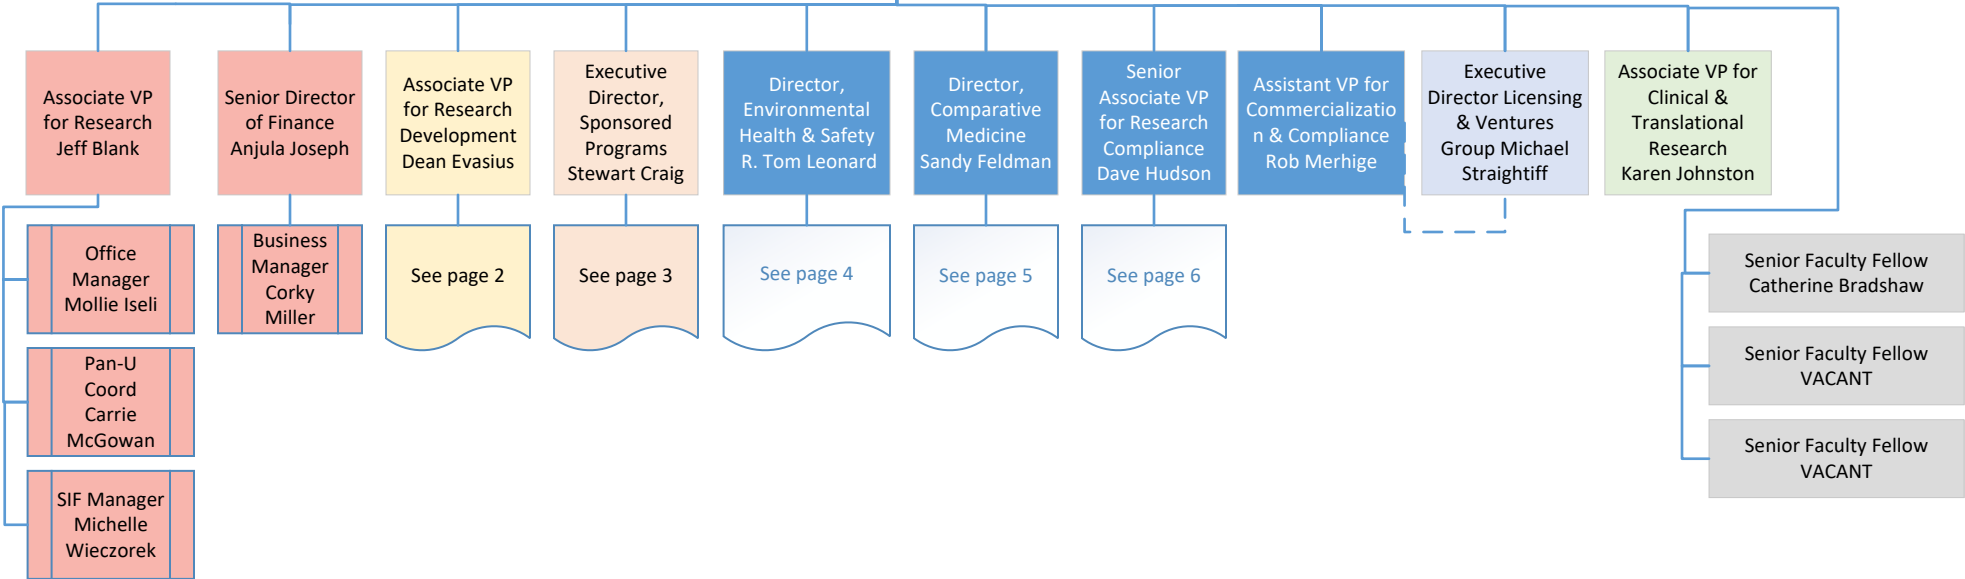

Vice President for Research
Melur (Ram)
Ramasubramanian

Chief of Staff, Cheryl Wagner

Communications Manager,
Meredith Cole

Vice President for Research
Melur (Ram)
Ramasubramanian

Chief of Staff, Cheryl Wagner

See page 3

See page 4

See page 5

See page 6-7

Vice President for Research
Melur (Ram)
Ramasubramanian

Chief of Staff, Cheryl Wagner

- Associate VP for Research
Jeff Blank
- Senior Director of Finance
Anjula Joseph
- Associate VP for Research Development
Dean Evasius
- Executive Director, Sponsored Programs
Stewart Craig
- Director, Environmental Health & Safety
R. Tom Leonard
- Director, Comparative Medicine
Sandy Feldman
- Senior Associate VP for Research Compliance
Dave Hudson
- Assistant VP for Commercialization & Compliance
Rob Merhige
- Executive Director Licensing & Ventures Group
Michael Straighttiff
- Associate VP for Clinical & Translational Research
Karen Johnston