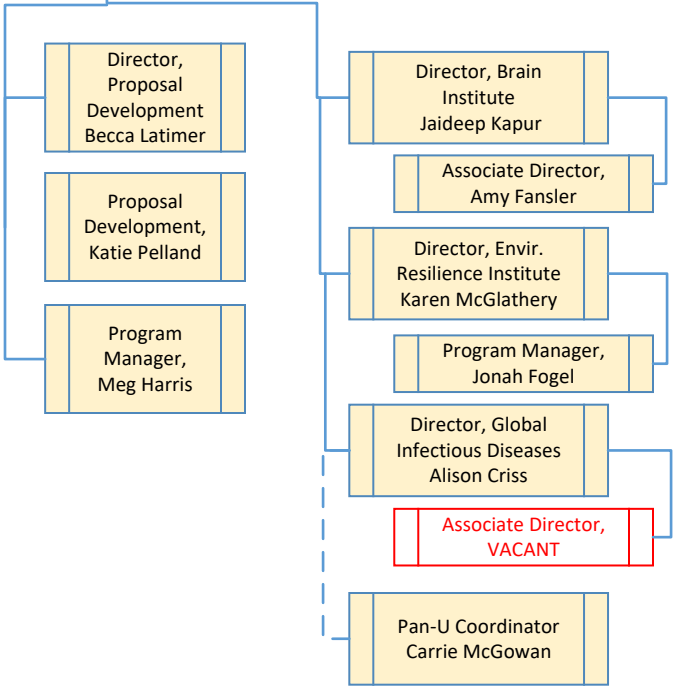

Vice President for Research
Melur (Ram)
Ramasubramanian

Chief of Staff, Cheryl Wagner

Communications Manager,
Meredith Cole

Vice President for Research
Melur (Ram)
Ramasubramanian

Chief of Staff, Cheryl Wagner

See page 3

See page 4

See page 5

See page 6-7

Vice President for Research
Melur (Ram)
Ramasubramanian

Chief of Staff, Cheryl Wagner

- Associate VP for Research
Jeff Blank
- Senior Director of Finance
Anjula Joseph
- Associate VP for Research Development
Dean Evasius
- Executive Director, Sponsored Programs
Stewart Craig
- Director, Environmental Health & Safety
R. Tom Leonard
- Director, Comparative Medicine
Sandy Feldman
- Senior Associate VP for Research Compliance
Dave Hudson
- Assistant VP for Commercialization & Compliance
Rob Merhige
- Executive Director Licensing & Ventures Group
Michael Straighttiff
- Associate VP for Clinical & Translational Research
Karen Johnston